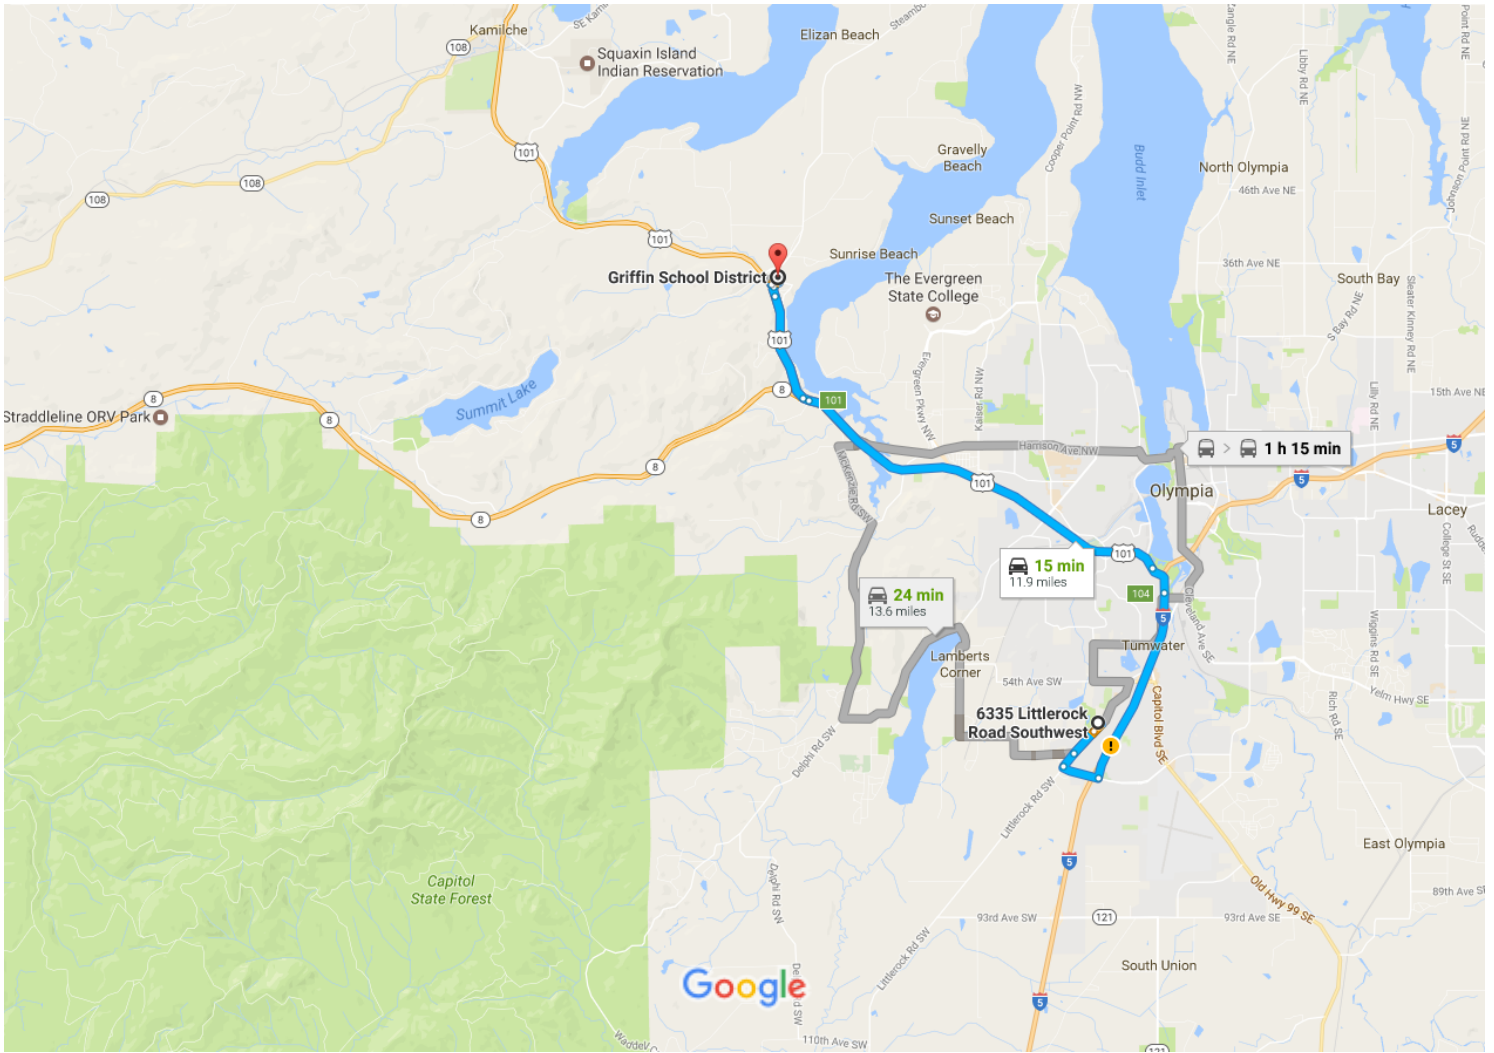

# 6335 Littlerock Rd SW, Tumwater, WA 98512 to Griffin School District

Drive 11.9 miles, 15 min

Map data ©2017 Google 1 mi

### Get on I-5 N from Littlerock Rd SW and Tumwater Blvd SW

- ↑ 1. Head southwest on Littlerock Rd SW 4 min (1.7 mi)

---

- 📍 2. At the traffic circle, take the 1st exit and stay on Littlerock Rd SW 0.1 mi

---

- 📍 3. At the traffic circle, continue straight to stay on Littlerock Rd SW 0.4 mi

---

- 📍 4. At the traffic circle, take the 2nd exit onto Tumwater Blvd SW 0.2 mi

---

- ⤴ 5. Turn left onto the Interstate 5 N ramp to Seattle 0.5 mi

**Drive to 33rd Ave NW**

- 
-  12. Turn left onto Sexton Dr NW 49 s (0.2 mi)
- 
-  13. Turn right onto Old Steamboat Island Rd NW 262 ft
- 
-  14. Turn right onto 33rd Ave NW 144 ft
- 
-  14. Turn right onto 33rd Ave NW 436 ft