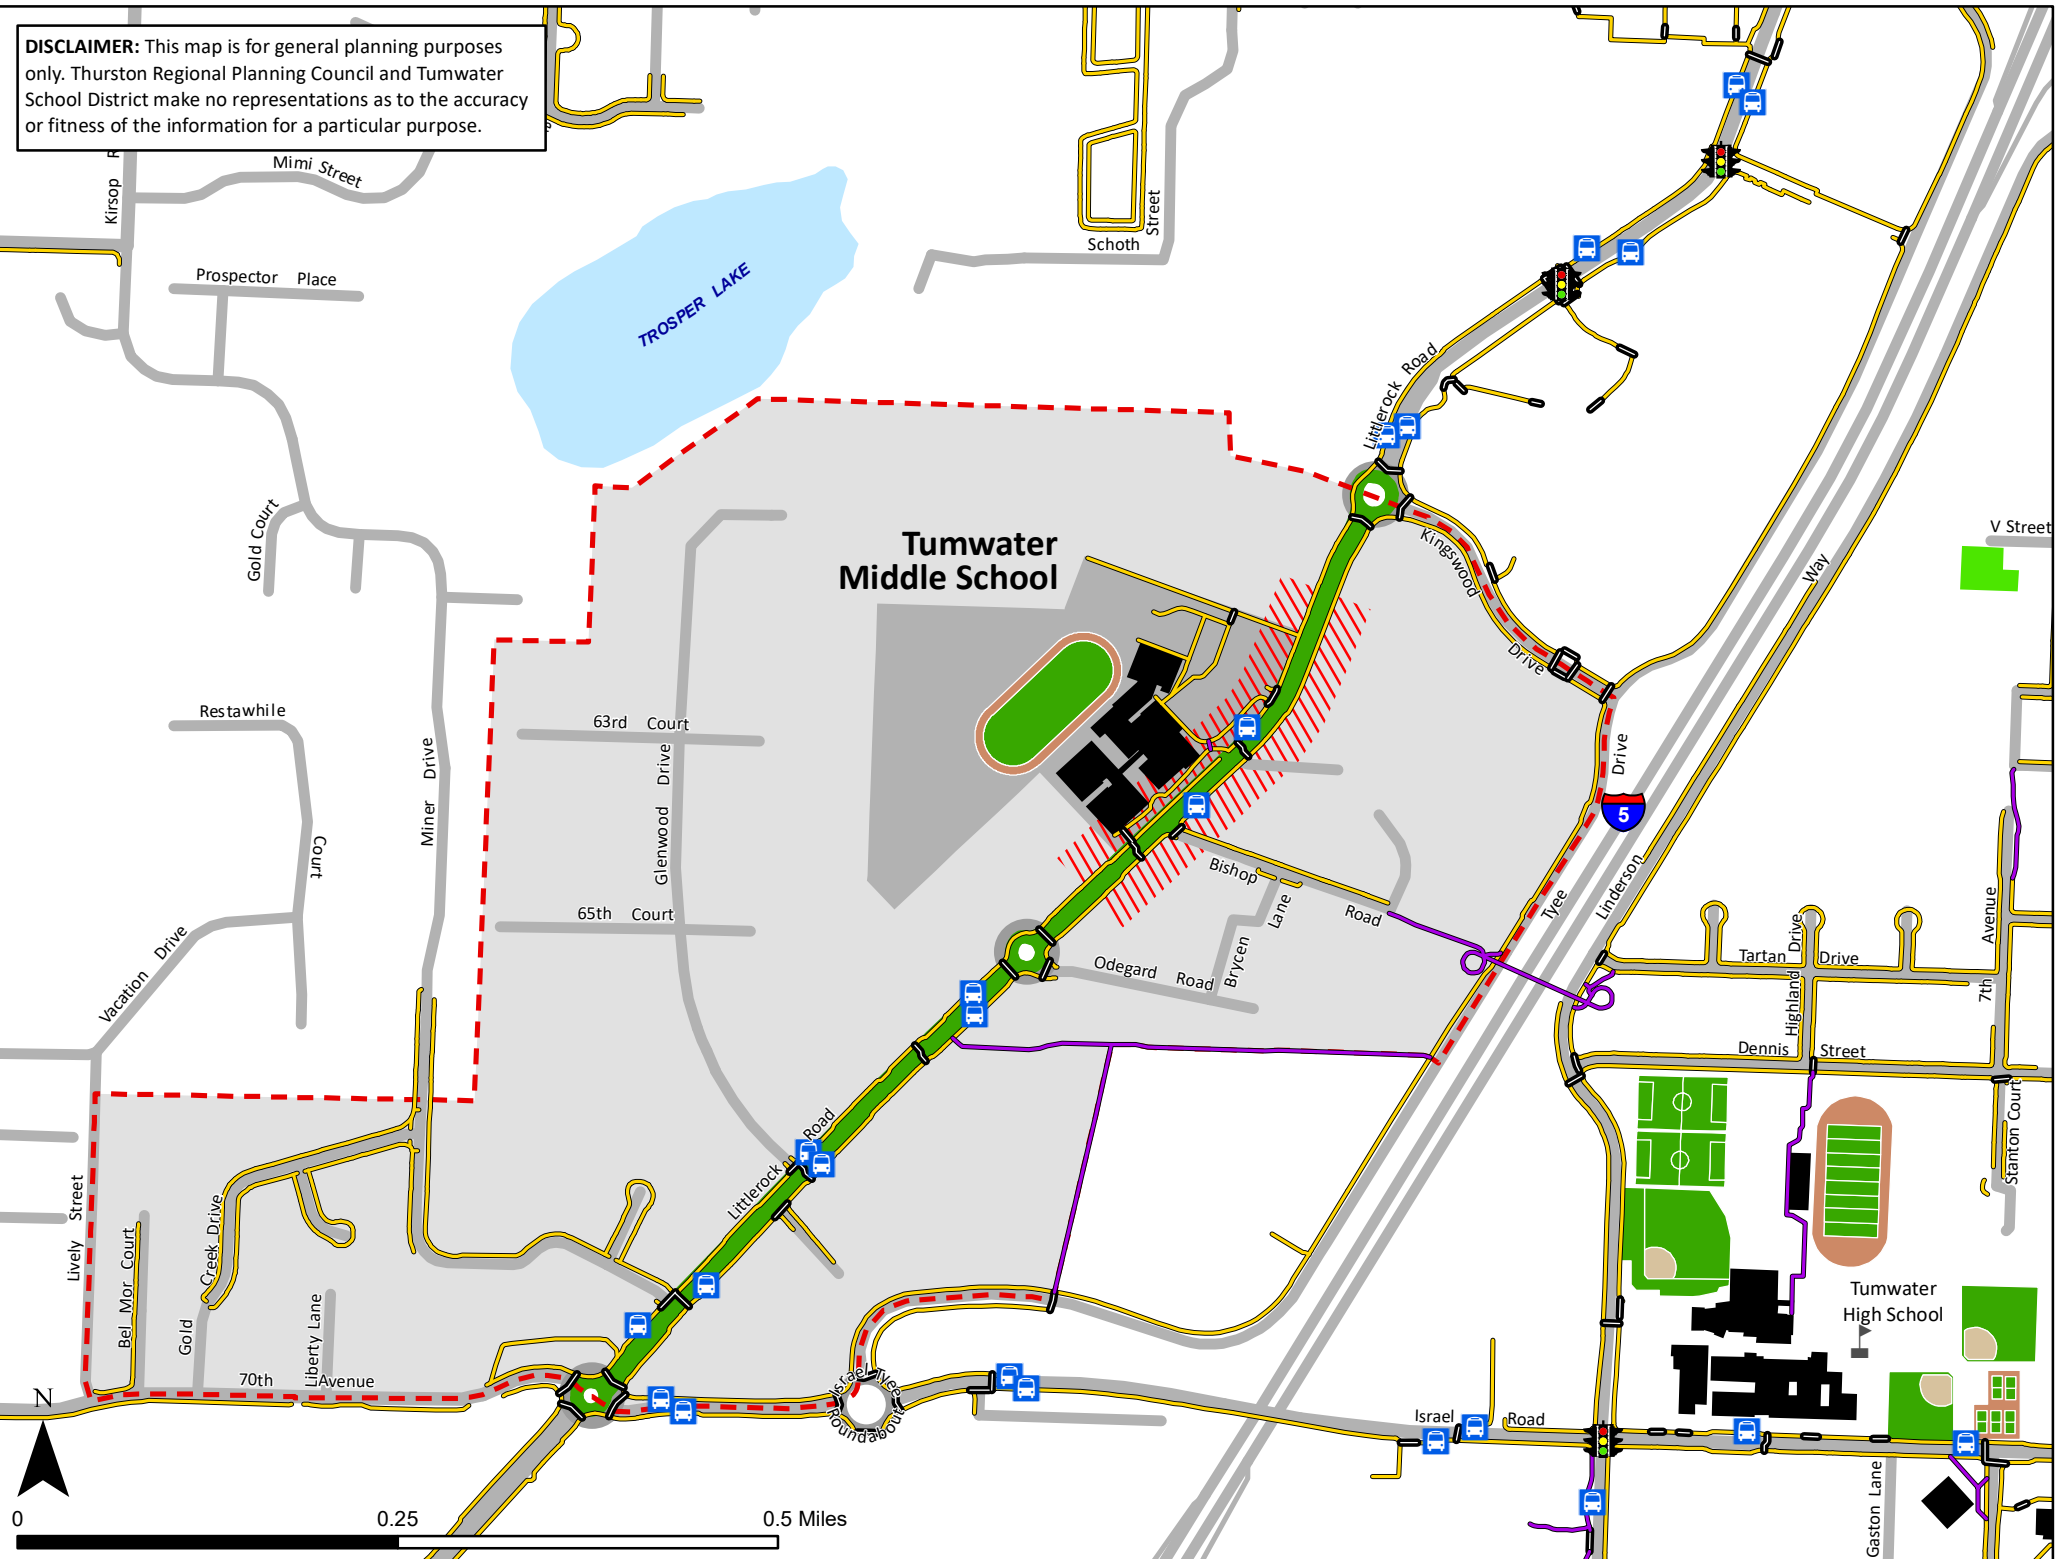

**DISCLAIMER:** This map is for general planning purposes only. Thurston Regional Planning Council and Tumwater School District make no representations as to the accuracy or fitness of the information for a particular purpose.

# Tumwater Middle School

## Home of the Firewolves!

**RECOMMENDED ROUTES TO SCHOOL**

**ROUTES WITH MISSING SIDEWALKS BUT LOW TRAFFIC**

Adult supervision is recommended for all children, particularly those under 10.

**CROSSING GUARD LOCATIONS**

**CROSSWALK**

**STREETS WITH SIDEWALKS**

**OTHER TRAILS & PATHS**

**SIGNALIZED CROSSWALKS**

**20 MPH SCHOOL SPEED LIMIT ZONE**

**WALK ZONE: NO SCHOOL BUS SERVICE IN THIS AREA**

**INTERCITY TRANSIT BUS STOP ZERO FARE SERVICE!**